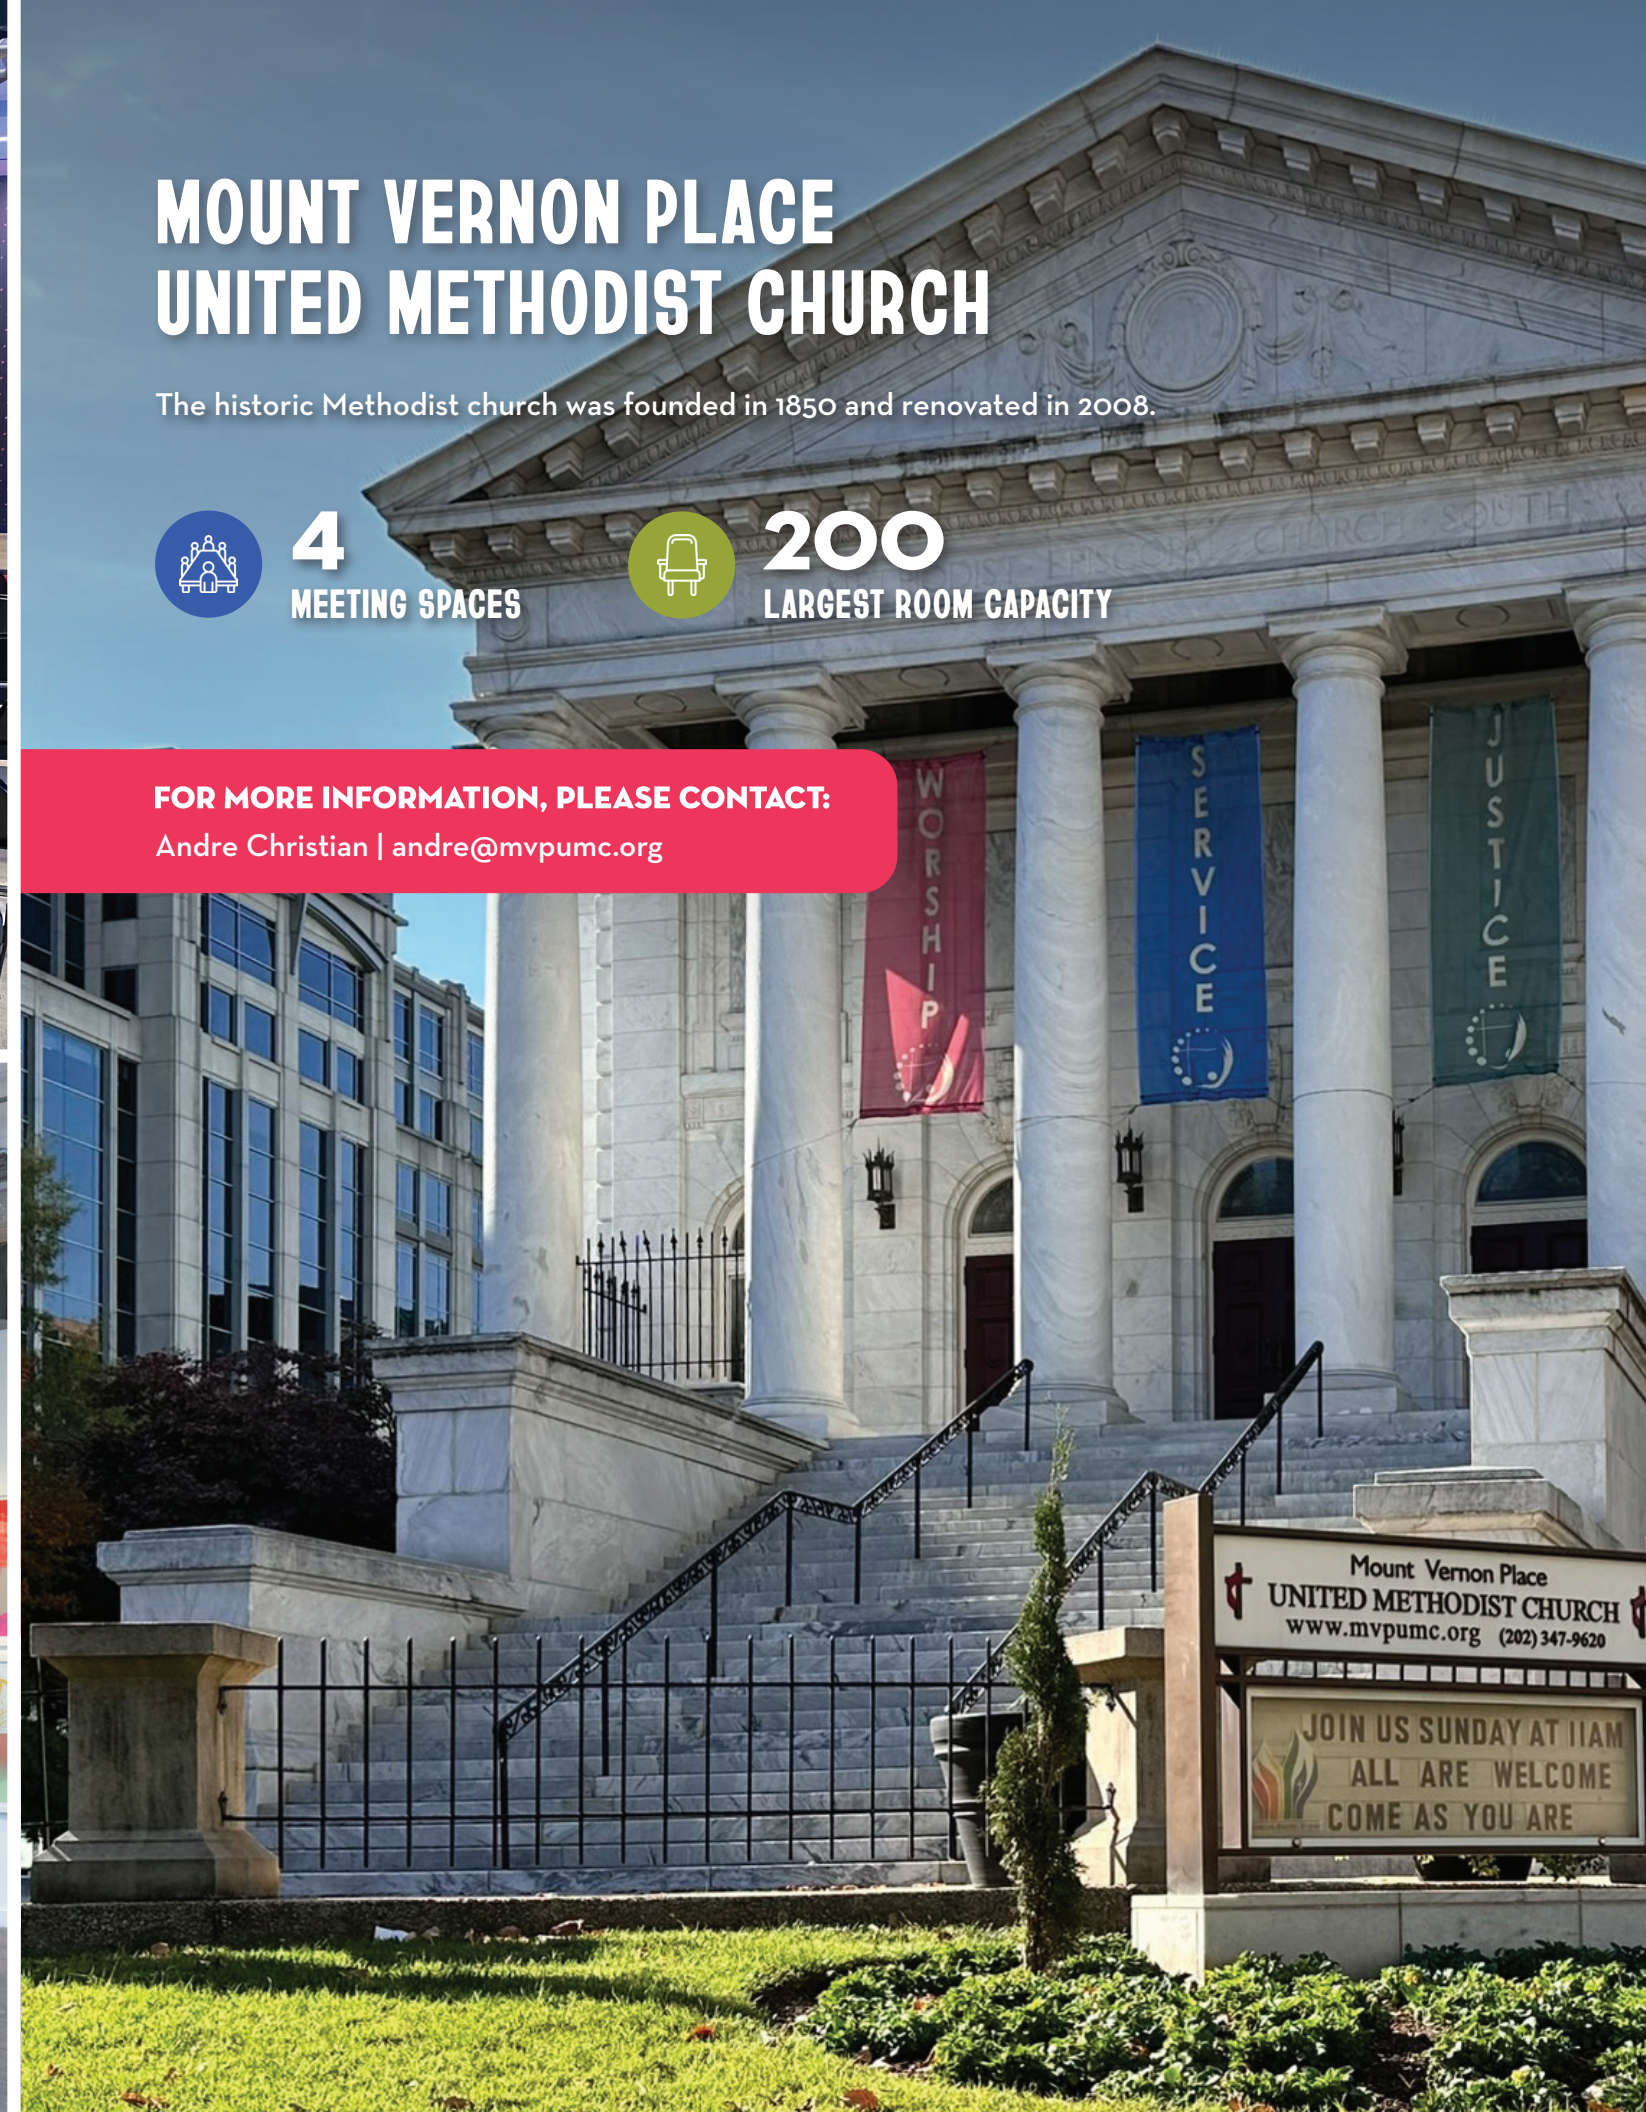

DISTRICT E

Located adjacent to Capital One Arena, this premier space is able to accommodate meeting and food functions in the heart of Chinatown.

1
MEETING SPACE

150
SEATS

FOR MORE INFORMATION, PLEASE CONTACT:
Caitlin Farrell | cfarrell@monumentalsports.com

MOUNT VERNON PLACE UNITED METHODIST CHURCH

The historic Methodist church was founded in 1850 and renovated in 2008.

4
MEETING SPACES

200
LARGEST ROOM CAPACITY

FOR MORE INFORMATION, PLEASE CONTACT:
Andre Christian | andre@mvpumc.org

LONG VIEW GALLERY

Long View Gallery boasts a roster of both locally and nationally renowned artists throughout its galleries, making for a unique corporate event or social occasion in its modern industrial space.

1
MEETING SPACE

8.5K
SQUARE FEET

FOR MORE INFORMATION, PLEASE CONTACT:
LVG Event Team | events@longviewgallerydc.com