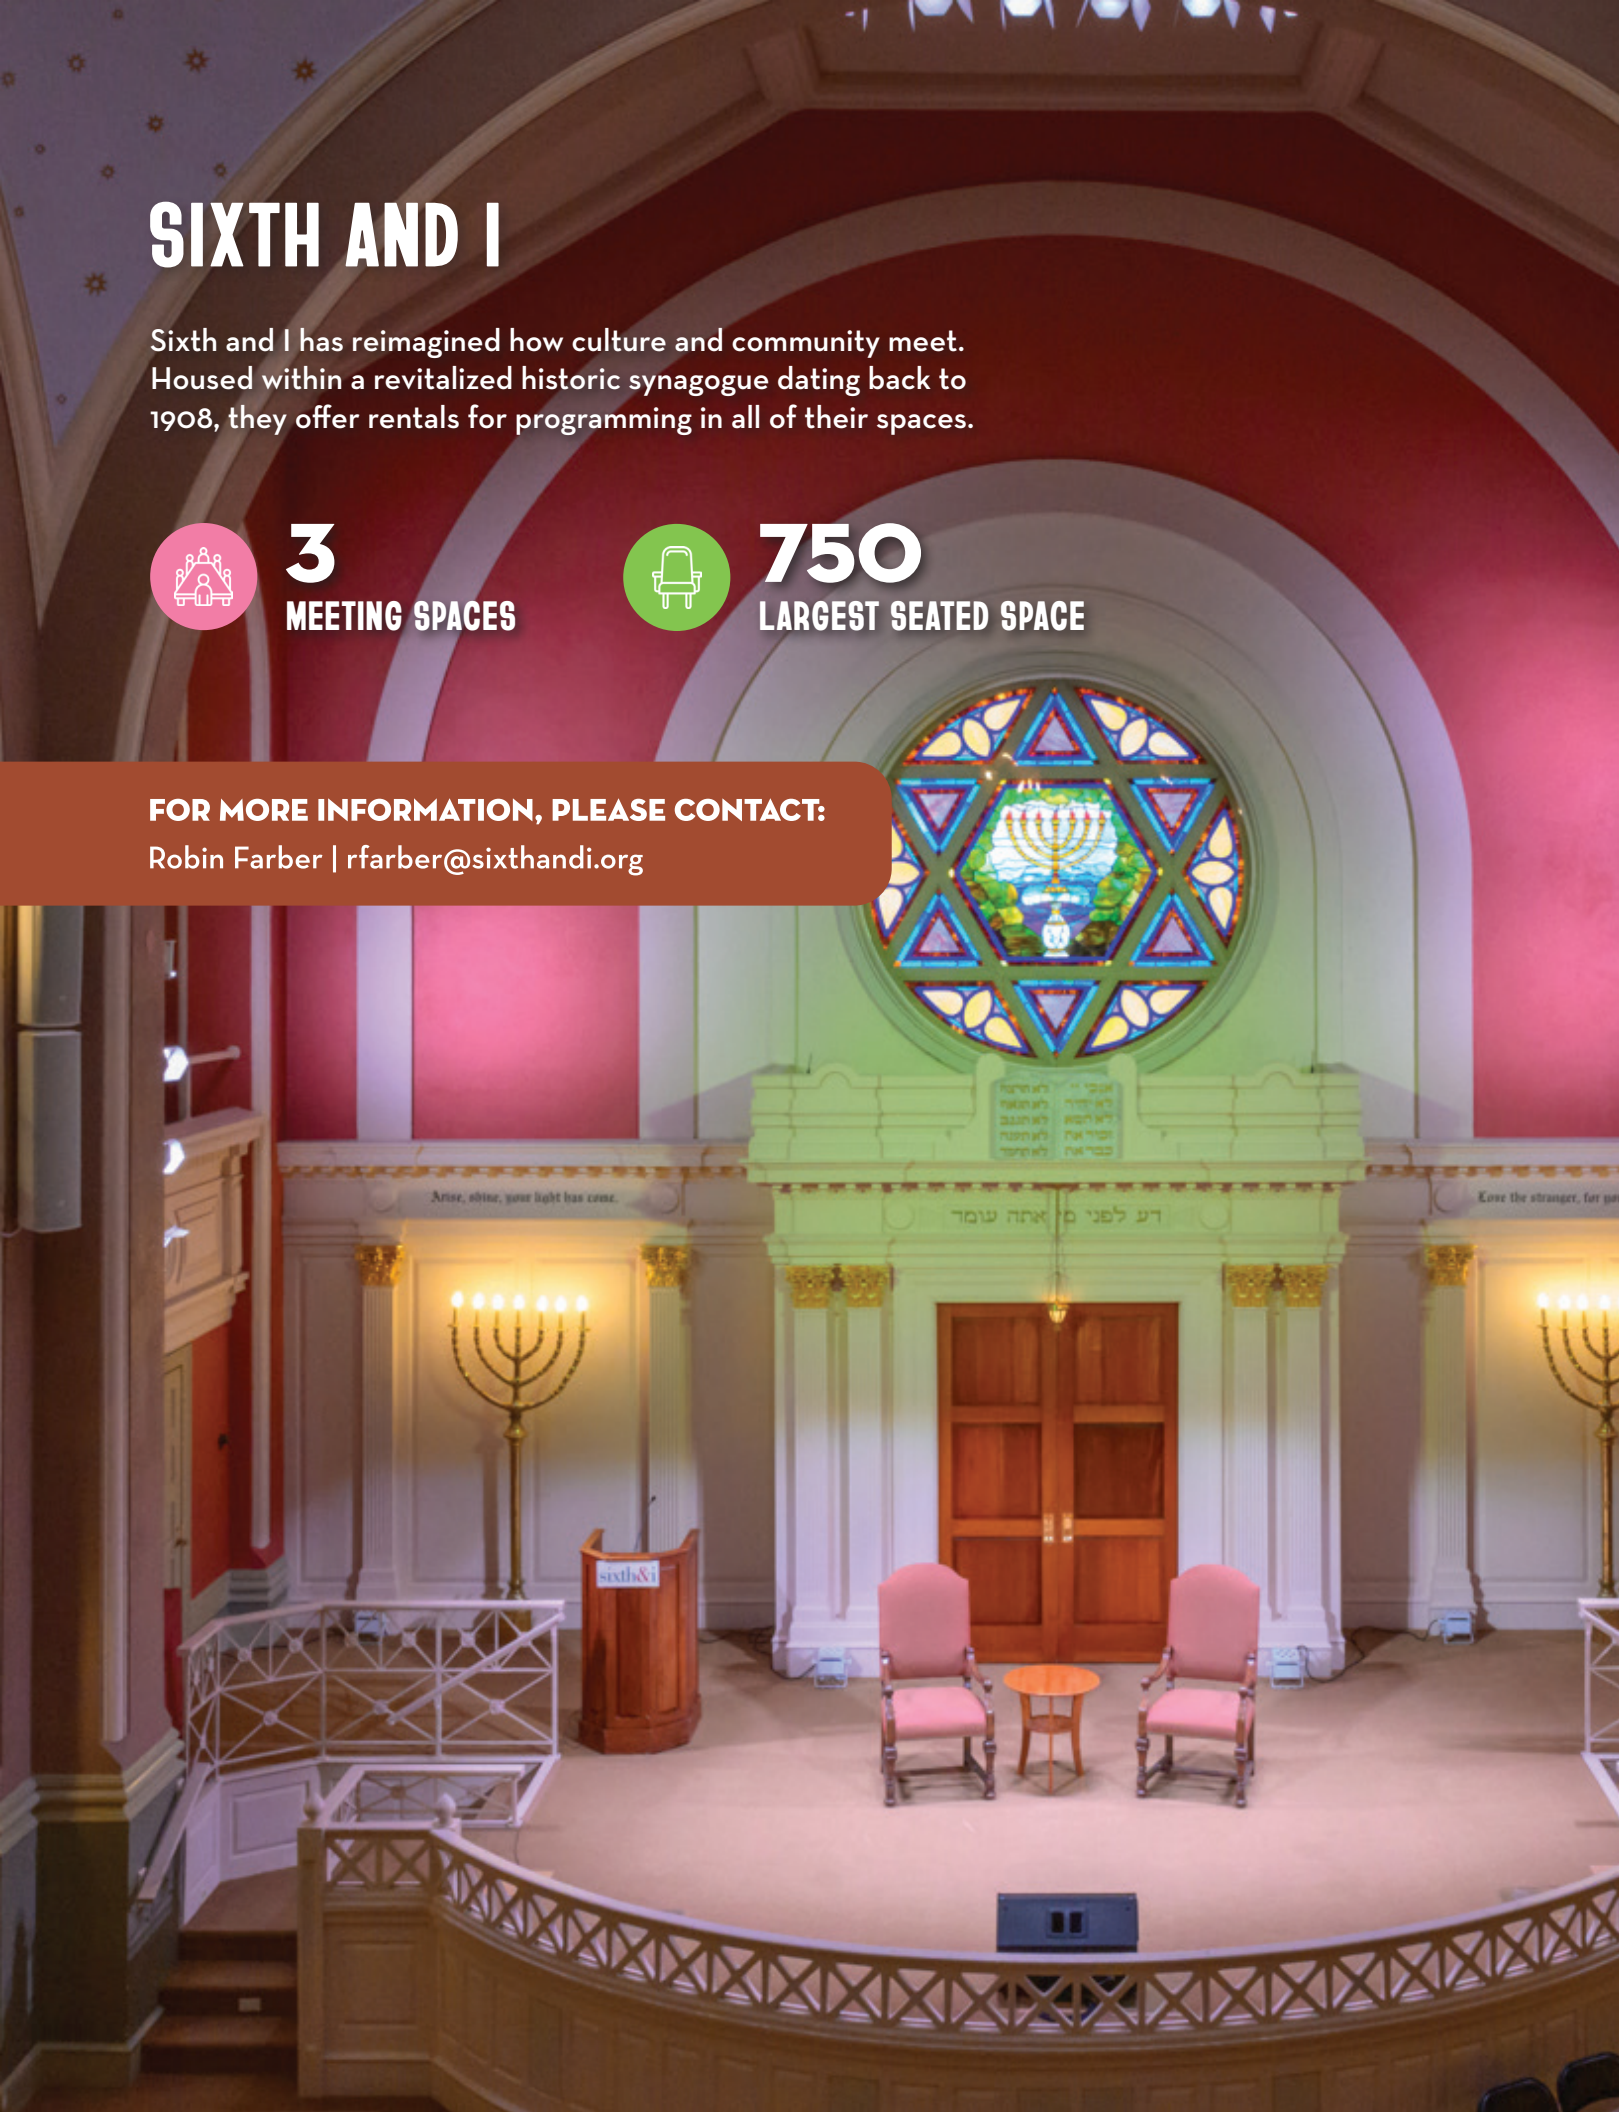

1
MEETING SPACE

8.5K
SQUARE FEET

FOR MORE INFORMATION, PLEASE CONTACT:
LVG Event Team | events@longviewgallerydc.com

SIXTH AND I

Sixth and I has reimagined how culture and community meet. Housed within a revitalized historic synagogue dating back to 1908, they offer rentals for programming in all of their spaces.

3
MEETING SPACES

750
LARGEST SEATED SPACE

FOR MORE INFORMATION, PLEASE CONTACT:

Robin Farber | rfarber@sixthandi.org

TOUCHSTONE GALLERY

Founded in 1976, Touchstone Gallery is a custom-built street-level space promoting a rich variety of artistic talent in the DC region.